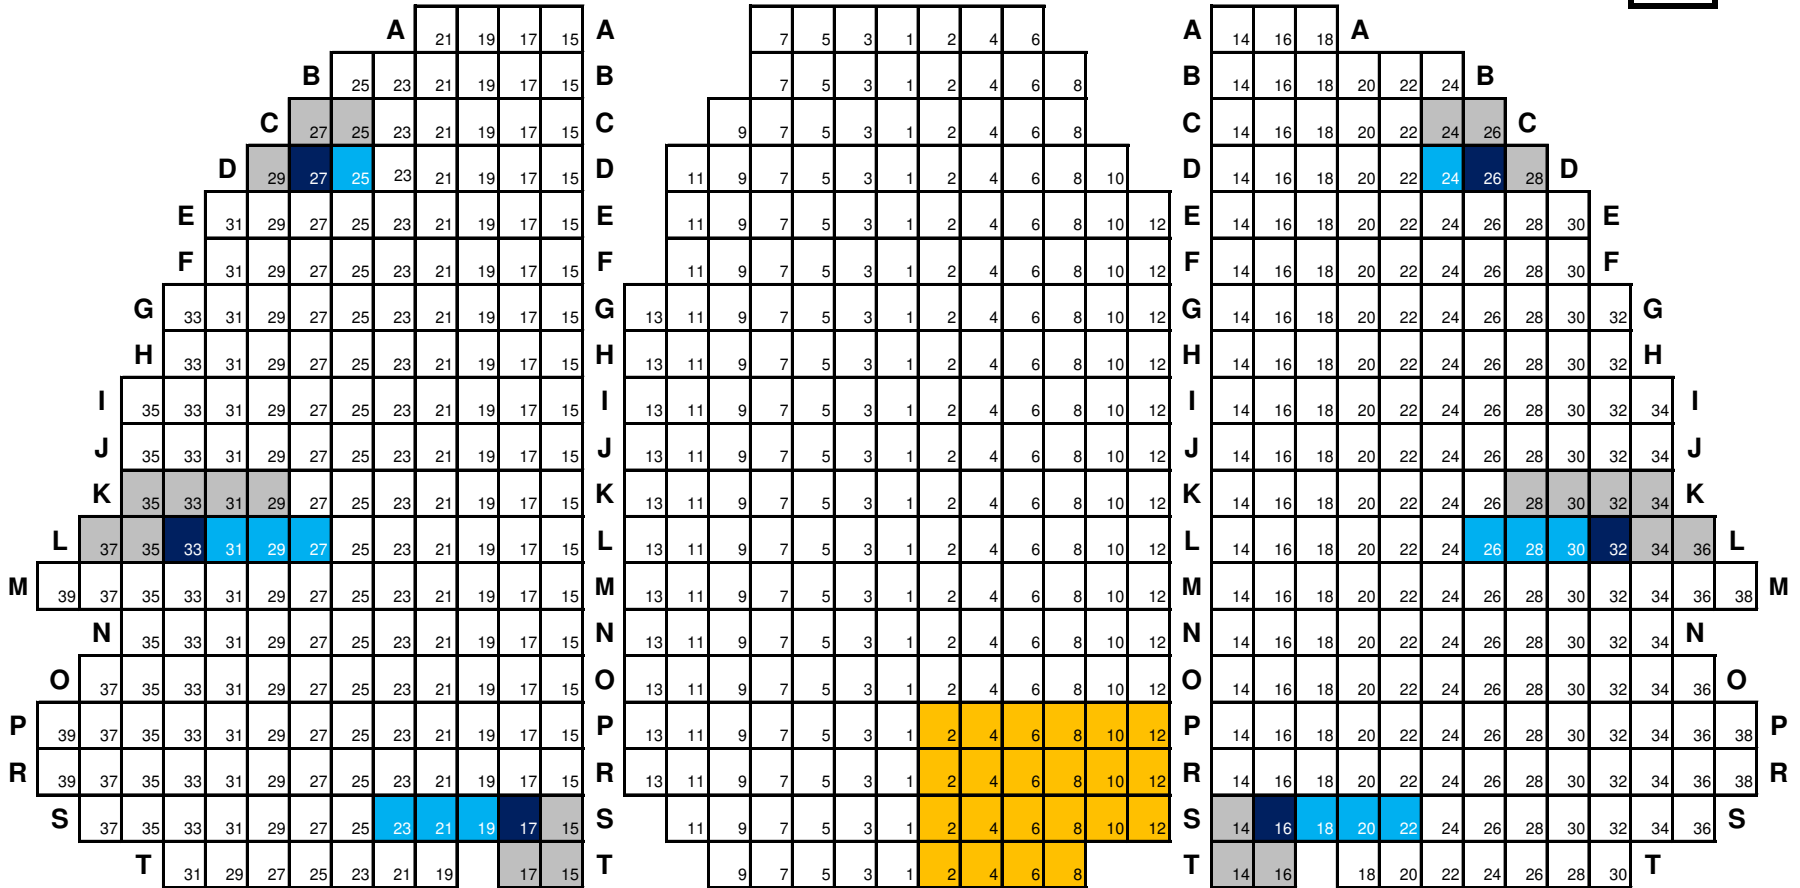

S T A G E

WC lift

LOBERO THEATRE SEATING MAP

191

223

190

- Seats removed to accommodate wheelchair
- Seats sold to the patron in wheelchair
- Seats sold to the companions of the wheelchair patron

S E A T I N G
C A P A C I T Y = 6 0 4

Held for Sound Board